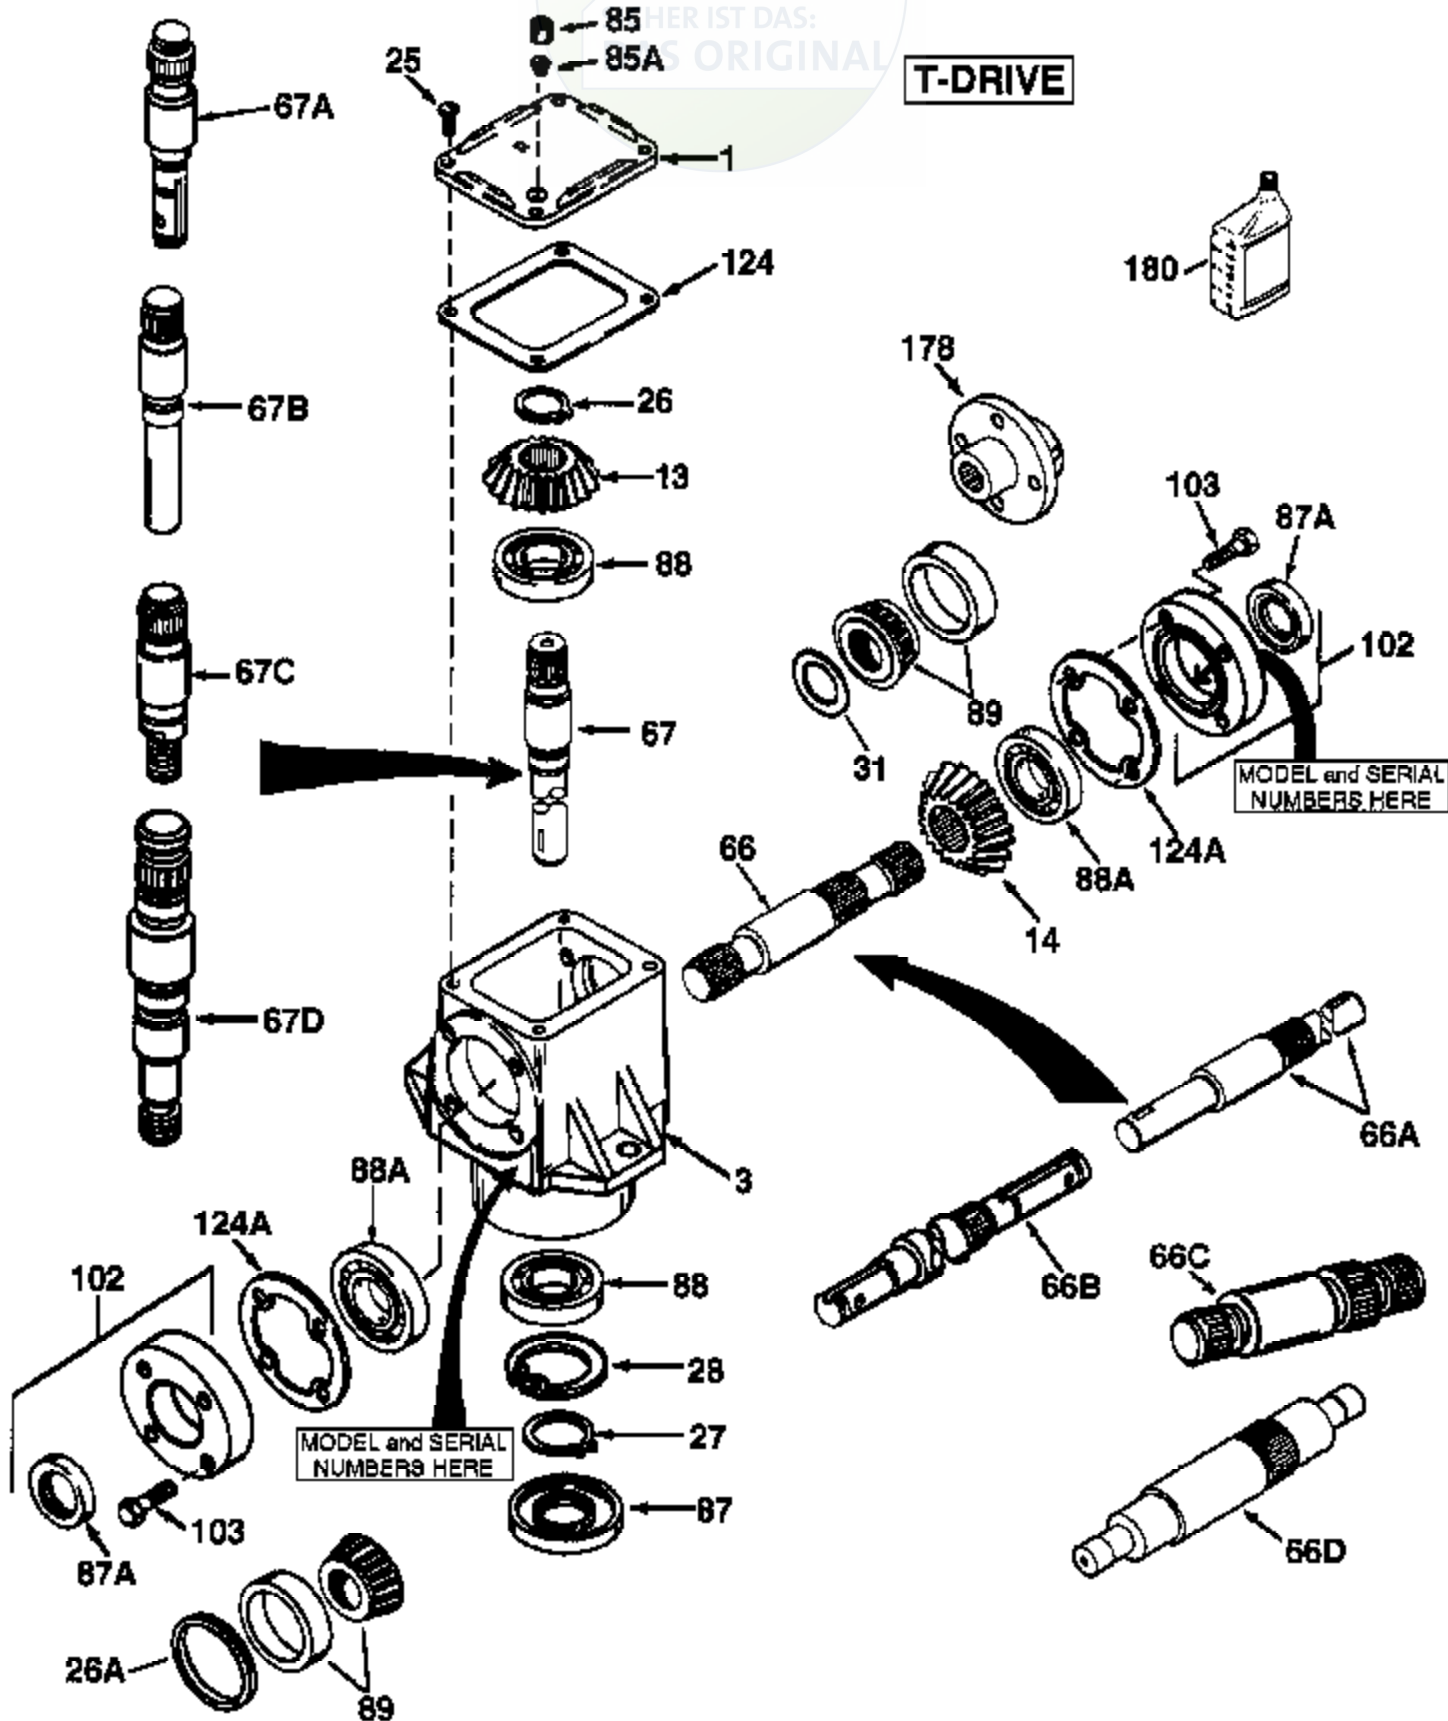

JOIST

WER IST DAS:
ORIGINAL

T-DRIVE

Ref #	Part Number	Qty	Description
1	772067	1	Right Hand Cover
3	770047A	1	T-Drive Housing
13	778101A	1	Miter Gear (17 teeth-steel)
14	778210A	1	Miter Gear (17 teeth-steel)
25	792025	4	Screw, 10-24 x 1/2"
26	788018	1	Retaining Ring
27	788019	1	Retaining Ring
66	776359	1	Input Shaft (6.209" long)
67	776060A	1	Output Shaft (4.540" long)
85	792039	1	Pipe Plug, 1/8-27
87	788029	1	Oil Seal 7/8"
87A	788031	2	Oil Seal 7/8"
88	780034	4	Ball Bearing
102	786029	2	Retainer Cap
103	792026	8	Bolt, 1/4-20 x 7/8"
124	788028	1	Gasket
124A	788030B	2	Retainer Gasket
178	786165	1	Coupling
180	730229A	1	Gear Oil 80W90

1000-1000-060 Page 2 of 2
Peerless